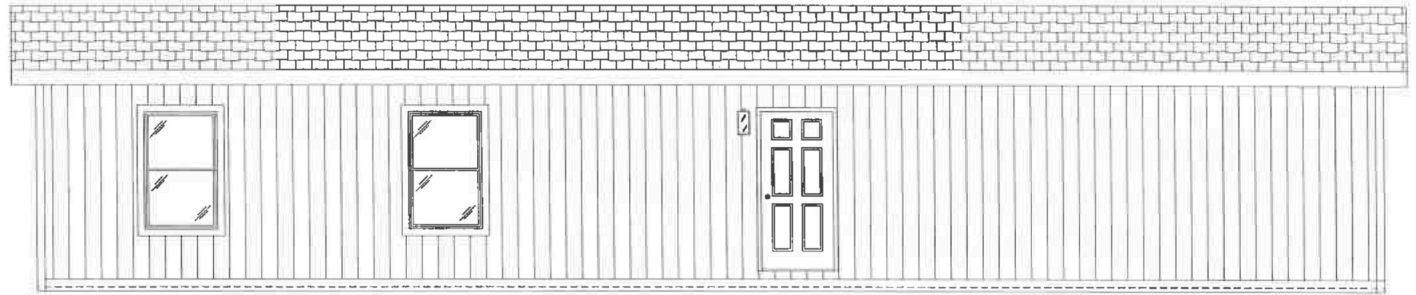

REAR SIDEWALL