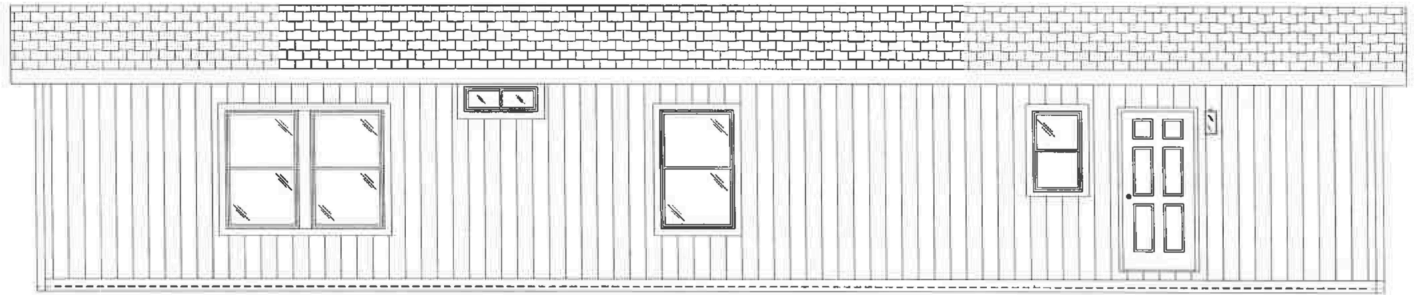

**THE COLUMBIA RIVER  
SERIES**

**The Columbia River  
1007**

**15' x 56'**

DIMENSIONS

**840** sf

LIVING SPACE

**2**

BEDROOMS

**2**

BATHROOMS

**OVERVIEW**

15' Single Wide 2  
Bedroom Home for  
Sale

Heritage Home Center

**(425) 353-5464**

or **Request Firm Quote**

EMAIL US

**02 FRONT ELEVATION**

*FRONT SIDEWALL*

*REAR SIDEWALL*

*OPT FRONT ENDWALL  
W/ 6' PORCH*

*STD. FRONT ENDWALL*

*REAR ENDWALL*